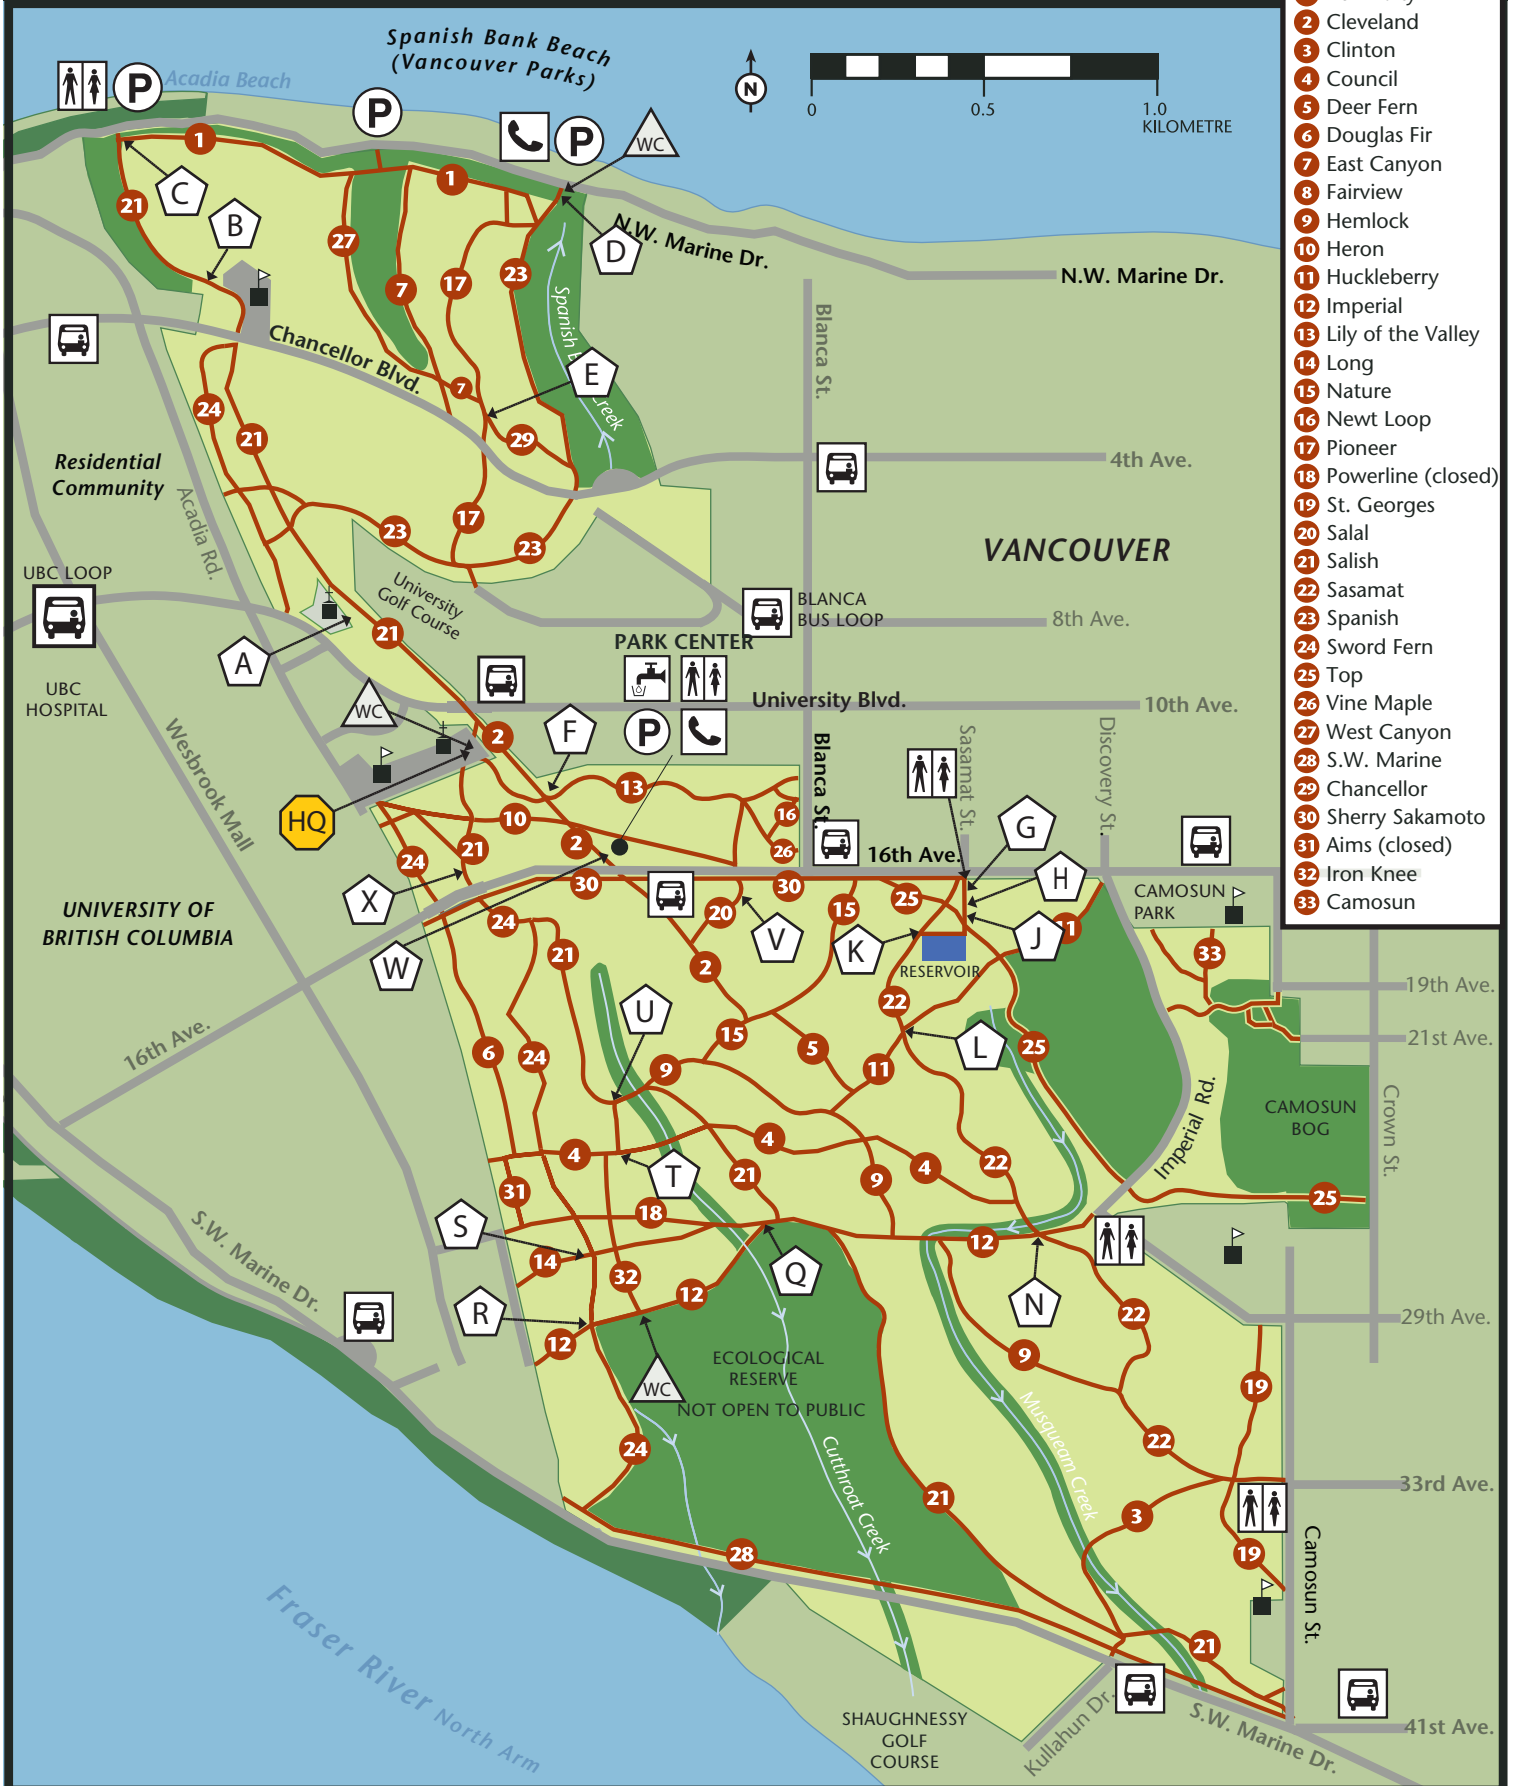

NiteHike 2025 Map - Pacific Spirit Park

- TRAILS**
- 1 Admiralty
 - 2 Cleveland
 - 3 Clinton
 - 4 Council
 - 5 Deer Fern
 - 6 Douglas Fir
 - 7 East Canyon
 - 8 Fairview
 - 9 Hemlock
 - 10 Heron
 - 11 Huckleberry
 - 12 Imperial
 - 13 Lily of the Valley
 - 14 Long
 - 15 Nature
 - 16 Newt Loop
 - 17 Pioneer
 - 18 Powerline (closed)
 - 19 St. Georges
 - 20 Salal
 - 21 Salish
 - 22 Sasamat
 - 23 Spanish
 - 24 Sword Fern
 - 25 Top
 - 26 Vine Maple
 - 27 West Canyon
 - 28 S.W. Marine
 - 29 Chancellor
 - 30 Sherry Sakamoto
 - 31 Aims (closed)
 - 32 Iron Knee
 - 33 Camosun

Station Location
 Headquarters @ St Anselms Church
 Drinking Water
 Phone
 Bus Stop
 School
 Environmentally Sensitive Area

Portable Toilet
 Toilets
 Parking
 Church
 Creeks
 Park

Emergencies: CALL 911
NiteHike Coordinator: 778.834.7935