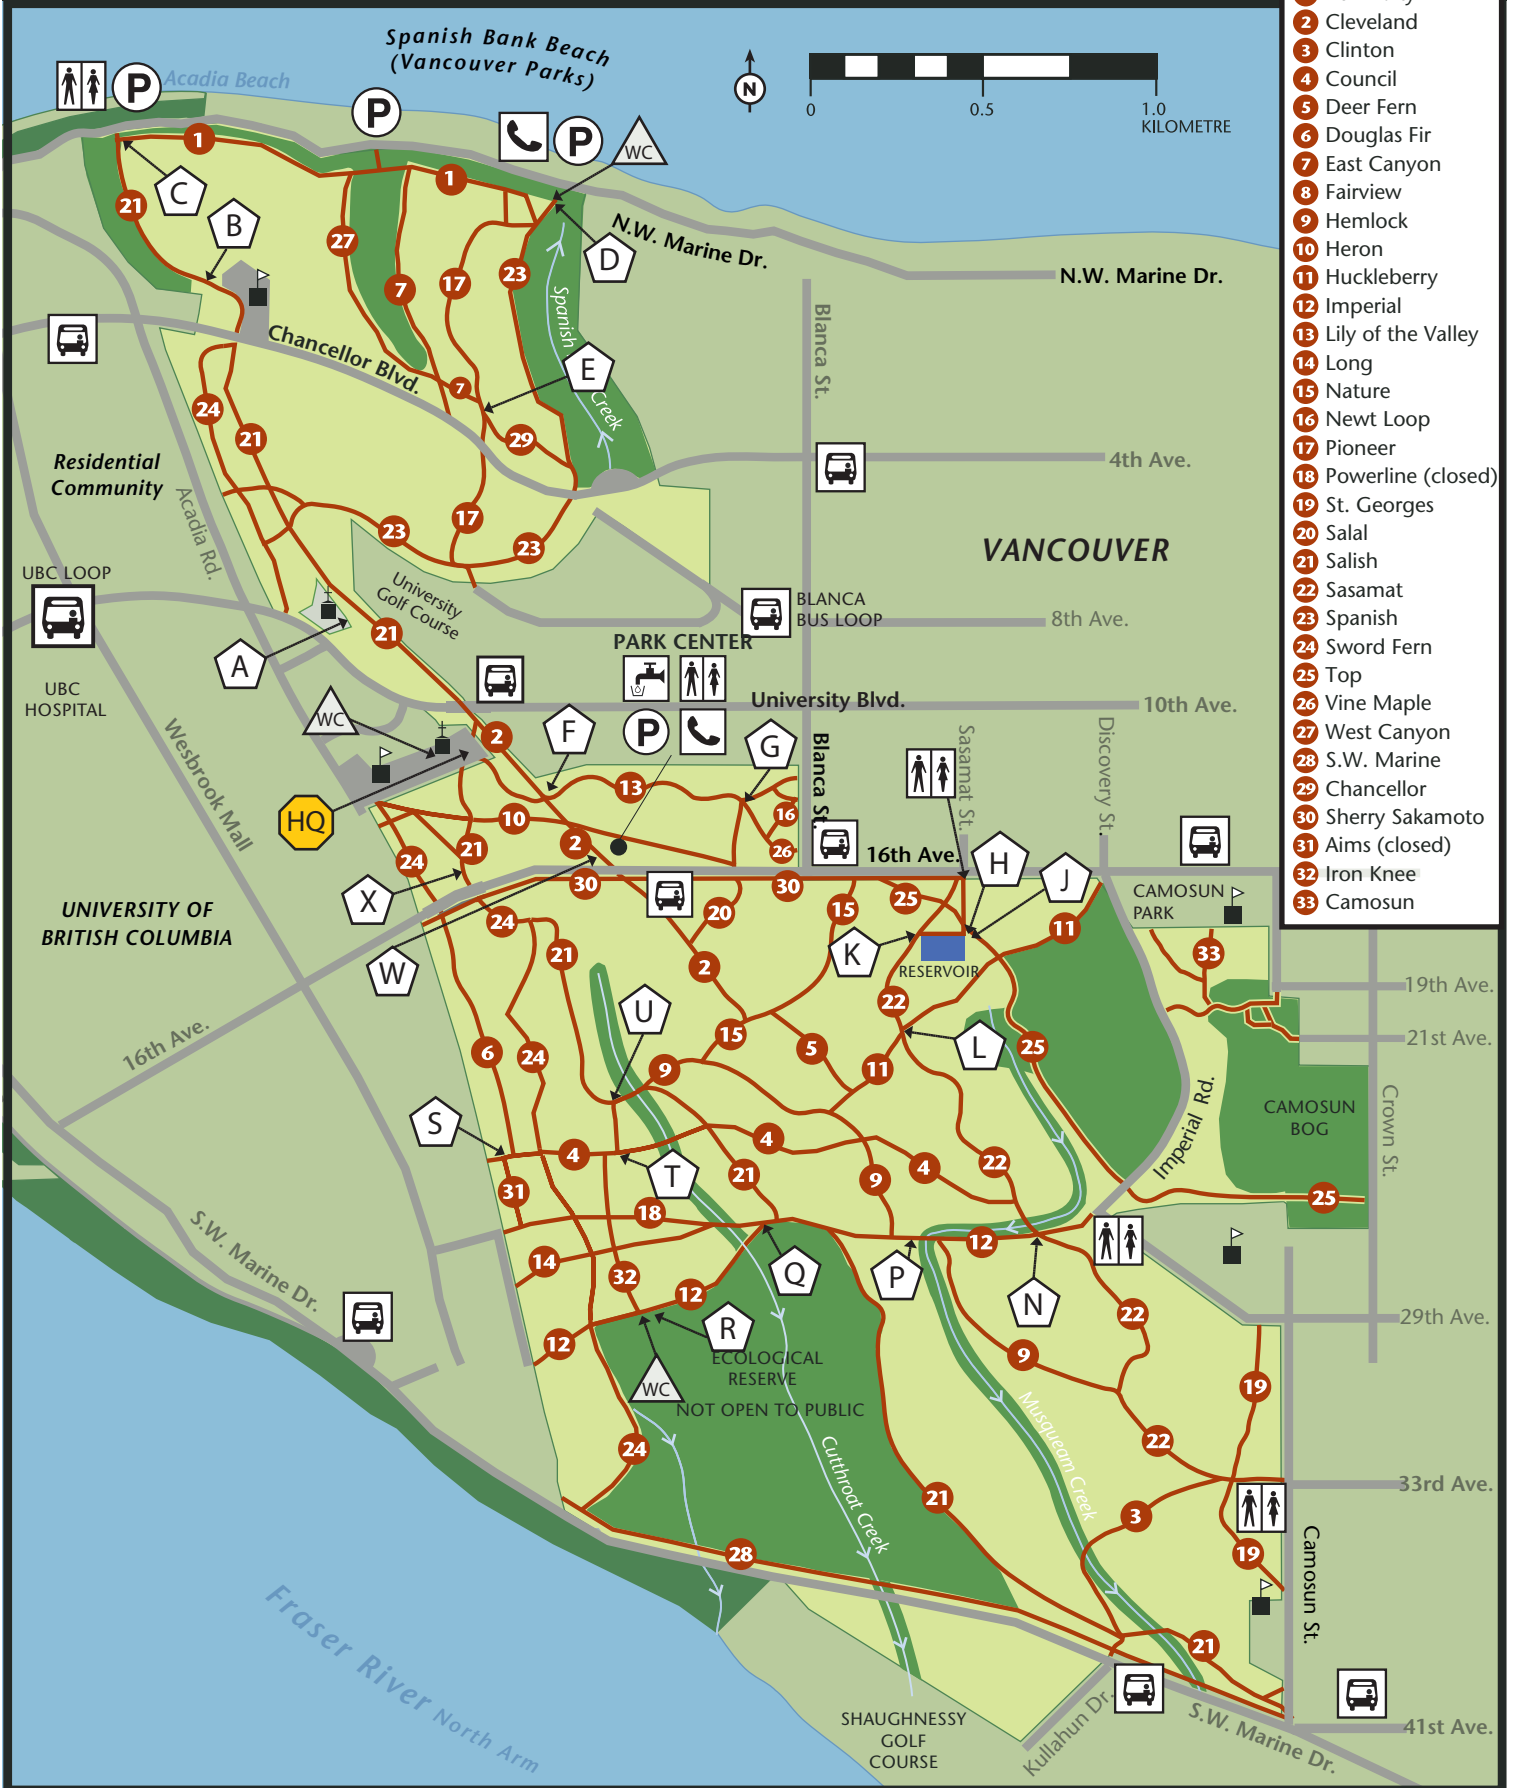

NiteHike 2024 Map - Pacific Spirit Park

- TRAILS**
- 1 Admiralty
 - 2 Cleveland
 - 3 Clinton
 - 4 Council
 - 5 Deer Fern
 - 6 Douglas Fir
 - 7 East Canyon
 - 8 Fairview
 - 9 Hemlock
 - 10 Heron
 - 11 Huckleberry
 - 12 Imperial
 - 13 Lily of the Valley
 - 14 Long
 - 15 Nature
 - 16 Newt Loop
 - 17 Pioneer
 - 18 Powerline (closed)
 - 19 St. Georges
 - 20 Salal
 - 21 Salish
 - 22 Sasamat
 - 23 Spanish
 - 24 Sword Fern
 - 25 Top
 - 26 Vine Maple
 - 27 West Canyon
 - 28 S.W. Marine
 - 29 Chancellor
 - 30 Sherry Sakamoto
 - 31 Aims (closed)
 - 32 Iron Knee
 - 33 Camosun

Station Location	Headquarters @ St Anselms Church	Drinking Water	Phone	Bus Stop	School	Environmentally Sensitive Area
Portable Toilet	Toilets	Parking	Church	Creeks	Park	

Emergencies: CALL 911
NiteHike Coordinator: 778.834.7935